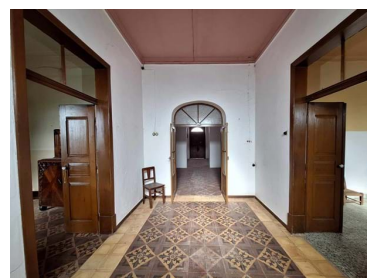

Vila Verde de Ficalho - Villa

5

Bedrooms

1

Bathrooms

3800

Area (m²)

3800

Land Area (m²)

250 000 €

(EUR €)

Manor house that maintains its original construction.

Manor house with a total area of 500m² set on a plot of 3800 m².

Manor house with 10 rooms and attic.

The open area has several fruit trees and three wells.

The property is very well preserved.

Property Features

- Energetic certification: E

Lidia Lanita

966155921 ²

lidia.imoespaco@gmail.com

T 966155921 ² · E lidia.imoespaco@gmail.com
Rua Francisco Relogio, 27 Vila Verde de Ficalho
AMI 21884

¹ (Call to national fixed network) | ² (Call to national mobile network)