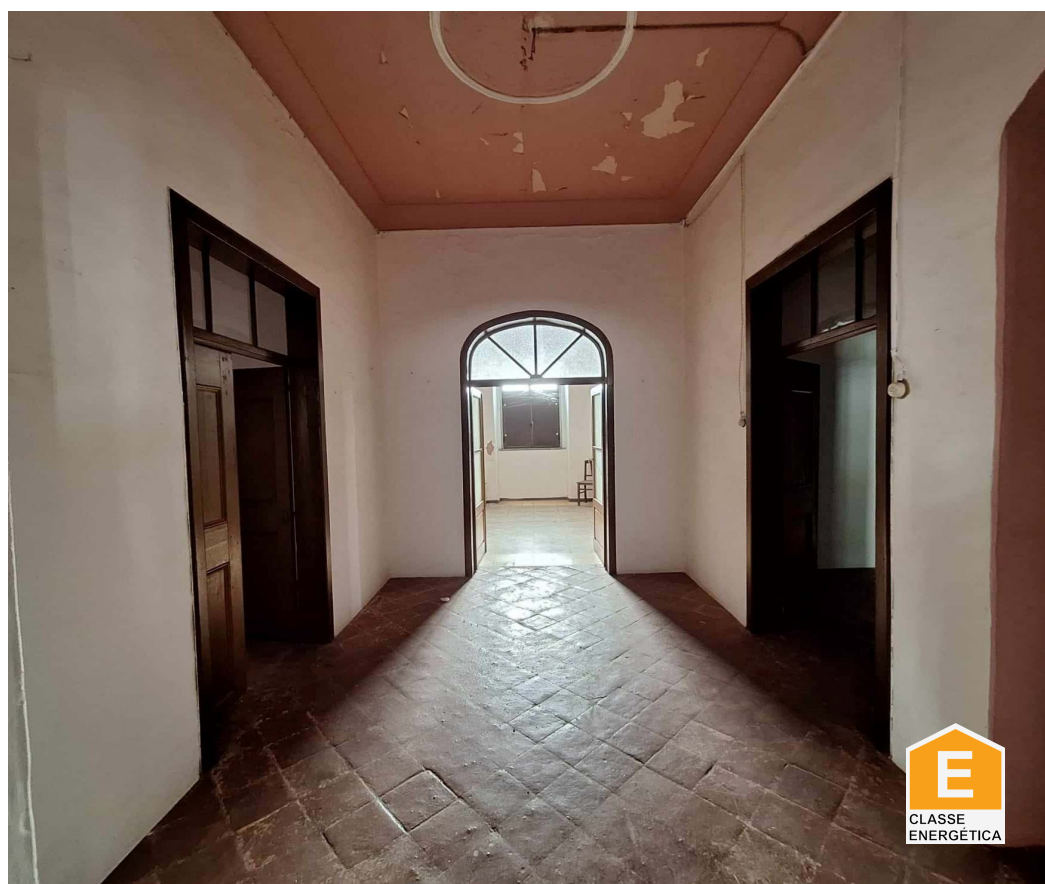

Vila Verde de Ficalho - Villa

5

Bedrooms

1

Bathrooms

3800

Area (m²)

3800

Land Area (m²)

250 000 €

(EUR €)

Manor house that maintains its original construction.

Manor house with a total area of 500m² set on a plot of 3800 m².

Manor house with 10 rooms and attic.

The open area has several fruit trees and three wells.

The property is very well preserved.

Property Features

- Energetic certification: E

Lidia Lanita

966155921 ²

lidia.imoespaco@gmail.com

T 966155921 ² · E lidia.imoespaco@gmail.com
Rua Francisco Relogio, 27 Vila Verde de Ficalho
AMI 21884

¹ (Call to national fixed network) | ² (Call to national mobile network)