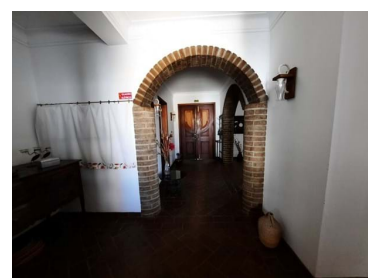

Vila Verde de Ficalho - Farmhouse

4 Bedrooms
3 Bathrooms
331 Area (m²)
476 Land Area (m²)

450 000 €
(EUR €)

42/5000 4 bedroom farm in Vila Verde de Ficalho / Serpa

Magnificent farm, located in Vila Verde de Ficalho, a border village.

Opportunity for those looking to invest in rural tourism! With the potential to increase the number of overnight stays and consequently a higher return on investment or, for personal enjoyment, with all the perks and amenities that the property offers. Consisting of a single floor, but with a large attic to expand the number of rooms,

Farm with 1,125 hectares of land, of which 436 m² are of construction area,

The villa comprises:

- -4 rooms, one of which is a suite;
- -3 WC;
- a spacious 50 m² lounge with a cozy fireplace;
- -equipped kitchen, with 50 m², with fireplace;
- -a porch at the front and another inside;

Lidia Lanita

966155921 ²

lidia.imoespaco@gmail.com

T 966155921 ² · E lidia.imoespaco@gmail.com
Rua Francisco Relogio, 27 Vila Verde de Ficalho
AMI 21884

¹ (Call to national fixed network) | ² (Call to national mobile network)